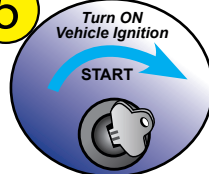

QUICK START GUIDE

4

Wait 5 minutes!

AFTER TURNING CLAMP POWER ON, wait 5 minutes before starting ignition. THE VEHICLE WILL NOT START IF YOU DON'T WAIT 5 MINUTES!

5