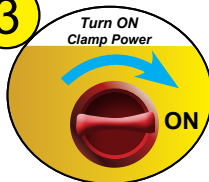

CENT-TECH

3IN1

PORTABLE JUMP PACK

CHARGE COMPLETELY!

Immediately After Purchase

DO NOT EXCEED CHARGE TIME.

Approximate AC Charge Time

Initial Charge: Up to 48 hours

Recharge: Up to 30 hours

MAINTAIN THE BATTERY!

Fully Recharge:

- When yellow charge light is on
- After Each Jump-Start
- Once a Month

Failure to maintain the battery will void the warranty.

Jump-Starting a Vehicle

⚠WARNING

To prevent serious injury:

1. Do not touch positive and negative battery clamps together.
2. Do not connect to the negative terminal of the battery.

1

2

CONNECT RED POSITIVE CLAMP FIRST, THEN CONNECT BLACK NEGATIVE CLAMP TO A NON-MOVING METAL PART OF THE VEHICLE.

3

QUICK START GUIDE

4

Wait 5 minutes!

AFTER TURNING CLAMP POWER ON, wait 5 minutes before starting ignition. THE VEHICLE WILL NOT START IF YOU DON'T WAIT 5 MINUTES!

5

After the vehicle is started:

1. Turn OFF the Clamp Power.
2. Remove the Black Negative Clamp.
3. Remove the Red Positive Clamp.

⚠WARNING