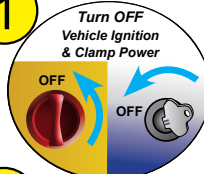

CENT-TECH

3IN1

PORTABLE JUMP PACK

CHARGE COMPLETELY!

Immediately After Purchase

DO NOT EXCEED CHARGE TIME.

Approximate AC Charge Time

Initial Charge: Up to 48 hours

Recharge: Up to 30 hours

MAINTAIN THE BATTERY!

Fully Recharge:

- When yellow charge light is on
- After Each Jump-Start
- Once a Month

Failure to maintain the battery will void the warranty.

Jump-Starting a Vehicle

⚠WARNING

To prevent serious injury:

1. Do not touch positive and negative battery clamps together.
2. Do not connect to the negative terminal of the battery.

1

2

CONNECT RED POSITIVE CLAMP FIRST, THEN CONNECT BLACK NEGATIVE CLAMP TO A NON-MOVING METAL PART OF THE VEHICLE.

3

QUICK START GUIDE

4

Wait 5 minutes!

AFTER TURNING CLAMP POWER ON, wait 5 minutes before starting ignition. THE VEHICLE WILL NOT START IF YOU DON'T WAIT 5 MINUTES!

5

After the vehicle is started:

1. Turn OFF the Clamp Power.
2. Remove the Black Negative Clamp.
3. Remove the Red Positive Clamp.

⚠WARNING