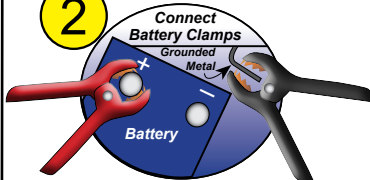

2

CONNECT RED POSITIVE CLAMP FIRST, THEN CONNECT BLACK NEGATIVE CLAMP TO A NON-MOVING METAL PART OF THE VEHICLE.

3