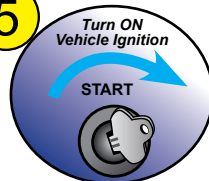

4

Wait 5 minutes!

AFTER TURNING
CLAMP POWER ON,
wait 5 minutes before
starting ignition.
THE VEHICLE WILL NOT
START IF YOU DON'T
WAIT 5 MINUTES!

5