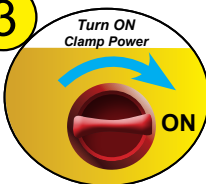

QUICK START GUIDE

ITEM
62376

3 in 1

PORTABLE POWER PACK

Charge Completely! Immediately After Purchase

DO NOT EXCEED CHARGE
TIME.

Approximate AC Charge Time

Initial Charge: Up to 48 hours

Recharge: Up to 30 hours

Maintain The Battery! Fully Recharge:

- When yellow charge light is on
- After Each Jump-Start
- Once a Month

Failure to maintain the battery
will void the warranty.

Jump-Starting a Vehicle

⚠WARNING

To prevent serious injury:

1. Do not touch positive and negative battery clamps together.
2. Do not connect to the negative terminal of the battery.

1

2

CONNECT RED POSITIVE CLAMP FIRST, THEN
CONNECT BLACK NEGATIVE CLAMP TO A
NON-MOVING METAL PART OF THE VEHICLE.

3

4

Wait 5 minutes!

AFTER TURNING
CLAMP POWER ON,
wait 5 minutes before
starting ignition.
THE VEHICLE WILL NOT
START IF YOU DON'T
WAIT 5 MINUTES!

5

After the vehicle is started:

1. Turn OFF the Clamp Power.
2. Remove the Black Negative Clamp.
3. Remove the Red Positive Clamp.

⚠WARNING