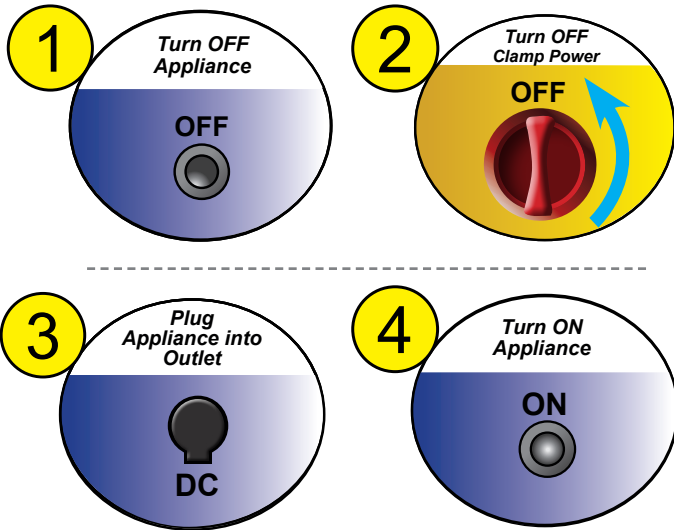

QUICK START GUIDE

ITEM
62376

3 in 1

**PORTABLE
POWER PACK**

Running/Charging DC Appliances

⚠WARNING

Use this chart as a guideline only.

Actual power usage may vary based on the model or brand of the appliance. Check the actual wattage of your appliances and calculate the amount of power needed to start and run them.

Typical DC Appliances & Run Times

Appliance	Estimated Power (Watts)	Estimated Lifetime (Hours)
• Fluorescent Light • Cell Phone	4	50
• Radio • Fan • Depth Finder	9	26
• Video Recorder • Spotlight	15	14
• Small Power Tool • Bilge Pump	24	8