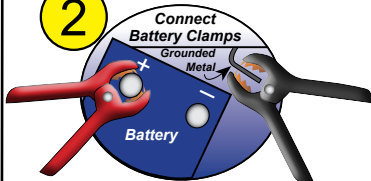

CONNECT RED POSITIVE CLAMP FIRST, THEN
CONNECT BLACK NEGATIVE CLAMP TO A
NON-MOVING METAL PART OF THE VEHICLE.

3