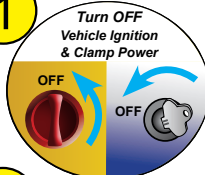

QUICK START GUIDE

ITEM
62376

3 in 1

PORTABLE POWER PACK

Charge Completely! Immediately After Purchase

DO NOT EXCEED CHARGE
TIME.

Approximate AC Charge Time

Initial Charge: Up to 48 hours

Recharge: Up to 30 hours

Maintain The Battery! Fully Recharge:

- When yellow charge light is on
- After Each Jump-Start
- Once a Month

Failure to maintain the battery
will void the warranty.

Jump-Starting a Vehicle

⚠WARNING

To prevent serious injury:

1. Do not touch positive and negative battery clamps together.
2. Do not connect to the negative terminal of the battery.

1

2

CONNECT RED POSITIVE CLAMP FIRST, THEN
CONNECT BLACK NEGATIVE CLAMP TO A
NON-MOVING METAL PART OF THE VEHICLE.

3

4

Wait 5 minutes!

AFTER TURNING
CLAMP POWER ON,
wait 5 minutes before
starting ignition.
THE VEHICLE WILL NOT
START IF YOU DON'T
WAIT 5 MINUTES!

5

After the vehicle is started:

1. Turn OFF the Clamp Power.
2. Remove the Black Negative Clamp.
3. Remove the Red Positive Clamp.

⚠WARNING