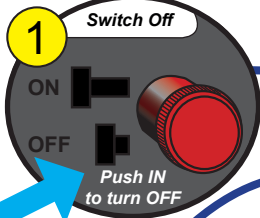

# Typical Air Line Setup

Thread seal tape is recommended for all threaded connections.