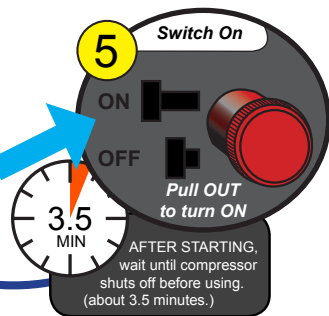

# Typical Air Line Setup

Thread seal tape is recommended for all threaded connections.