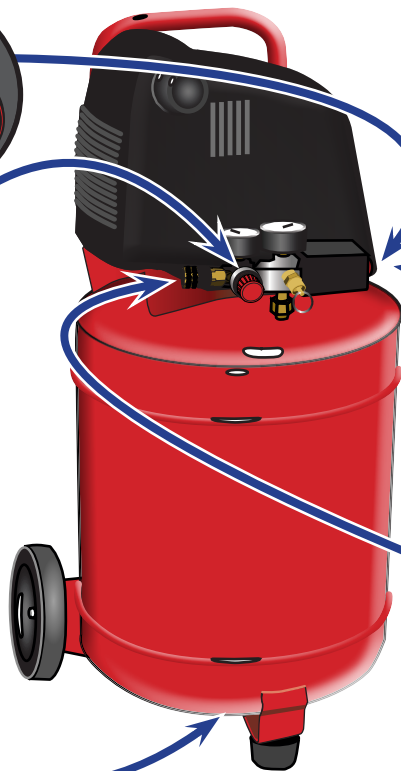

Model 62629

# OILLESS VERTICAL AIR COMPRESSOR START UP GUIDE

# Typical Air Line Setup

Thread seal tape is recommended for all threaded connections.